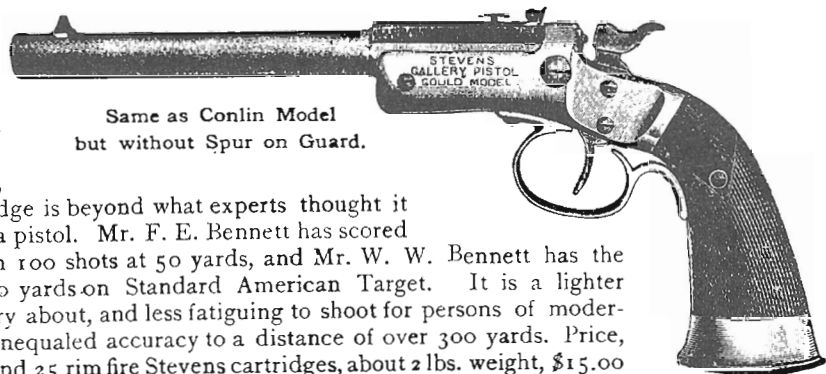

STEVENS . . . .

Gould Model Pistol.

Same as Conlin Model
but without Spur on Guard.

Have done the finest shooting ever known with pistols. The accuracy of the pistols, with the 22 long rifle cartridge is beyond what experts thought it was possible to secure with a pistol. Mr. F. E. Bennett has scored the highest known record in 100 shots at 50 yards, and Mr. W. W. Bennett has the highest 50 shot record at 50 yards on Standard American Target. It is a lighter arm, less burdensome to carry about, and less fatiguing to shoot for persons of moderate strength. It possesses unequaled accuracy to a distance of over 300 yards. Price, 10 or 12 inch, 22 long rifle, and 25 rim fire Stevens cartridges, about 2 lbs. weight, $15.00

For all deviations from the regular style and calibers mentioned above there will be an extra charge of $2.00.