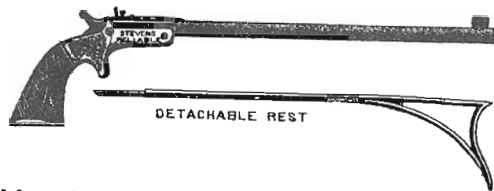

STEVENS-DIAMOND MODEL TARGET PISTOL.

- No. 1. 6 inch barrel, globe and peep sights. Weight 10 ounces, \$5.00
- No. 2: 6 inch barrel, open sights. Weight 10 ounces, 5.00
- No. 3. 6 inch barrel, with both open and globe and peep sights. Weight 10 ounces, 6.00
- No. 4. 10 inch barrel globe and peep sights. Weight 12 ounces, \$7.50
- No. 5. 10 inch barrel, open sights. Weight 12 ounces, 7.50
- No. 6. 10 inch barrel, with both open and globe and peep sights, 8.50

6 in. Target Pistol with Open or Peep and Globe Sights

For all deviations from the regular style and calibers mentioned above there will be an extra charge of \$2.00.

STEVENS

Reliable Pocket Rifles.

Round barrel, globe and peep sights. With detachable shoulder rest, frame nicked, chambered for 22 long rifle cartridge. Weight, 1 lb.