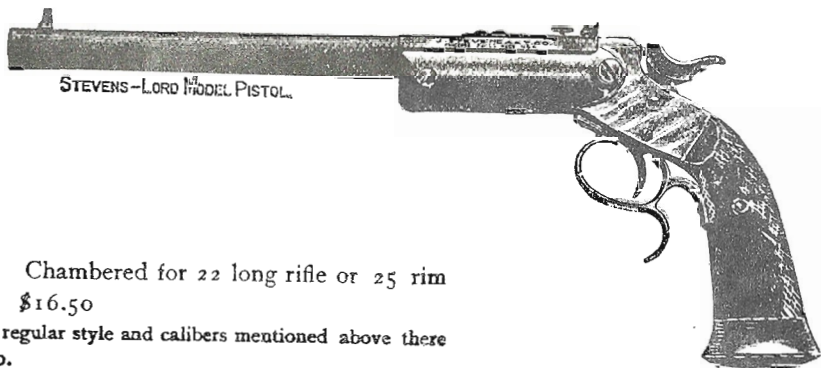

10 inch,	\$11 50.	15 inch,	\$13.50.
12 inch,	12.25.	18 inch,	14.50.

For all deviations from the regular style and calibres mentioned above there will be an extra charge of \$2.00.

STEVENS

Lord Model Gallery Pistol.