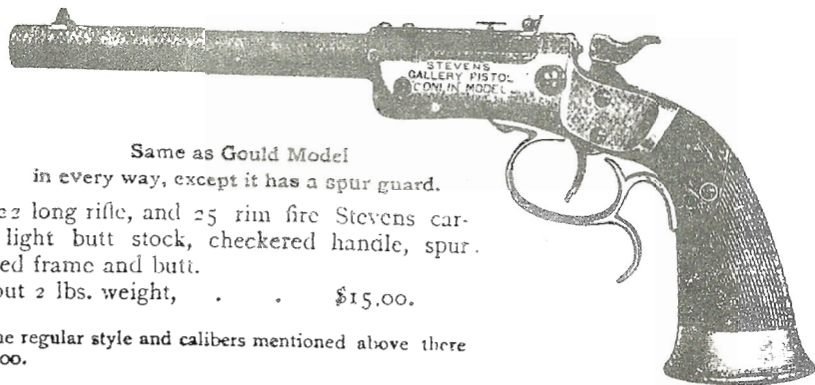

STEVENS . . . .

Conlin Model Gallery Pistol.

Same as Gould Model
in every way, except it has a spur guard.

10 or 12 inch barrel, 22 long rifle, and 25 rim fire Stevens cartridges. Open sights, light butt stock, checkered handle, spur trigger guard, nickel plated frame and butt.

Browned barrel, about 2 lbs. weight, . . . $15.00.

For all deviations from the regular style and calibers mentioned above there will be an extra charge of $2.00.