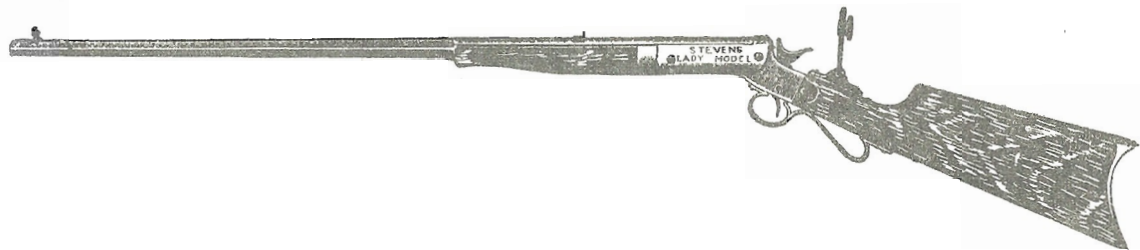

For all deviations from the regular style and calibers mentioned above there will be an extra charge of \$2.00.

STEVENS

Expert Rifle.

No. 5. Half octagon barrel, Beach front sight, open back sight on barrel, and vernier peep sight on frame (can be changed in an instant from a globe to a plain open sight rifle), varnished stock, nickel plated frame and butt plate, using 22 long rifle cartridge. Made in two weights, $6\frac{3}{4}$ and $7\frac{3}{4}$ lbs.
24 inch barrel, \$20.00.

For all deviations from the regular style and calibers mentioned above there will be an extra charge of \$2.00.

STEVENS

Premier Rifle.

No. 7. Half octagon barrel, Beach front sight, open back sight on barrel, vernier peep sight on frame swiss butt plate, varnished fore-end, and stock, nickel plated frame and butt plate, using .24 long rifle cartridge. Made in two weights, 7 and 7 $\frac{3}{4}$ lbs., 24 inch, \$25.00.

For all deviations from the regular style and calibers mentioned above there will be an extra charge of \$2.00

STEVENS

Ladies' Rifle.

No. 13. Half octagon barrel, Beach front sight, open back sight on barrel and vernier peep sight on frame, fore-end and stock varnished, nickel plated frame and butt plate. Using 22 long rifle cartridge, splendidly balanced, light weight, especially adapted for ladies' use. Weight about 5 lbs., 24 in. \$21.00