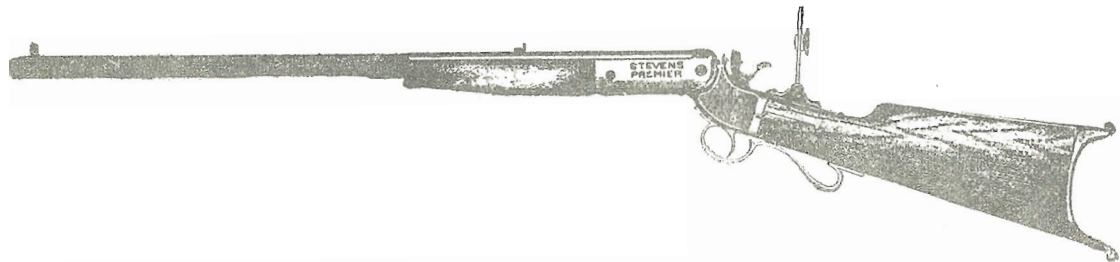

For all deviations from the regular style and calibers mentioned above there will be an extra charge of \$2.00.

STEVENS

Expert Rifle.

No. 5. Half octagon barrel, Beach front sight, open back sight on barrel, and vernier peep sight on frame (can be changed in an instant from a globe to a plain open sight rifle), varnished stock, nickel plated frame and butt plate, using 22 long rifle cartridge. Made in two weights, $6\frac{3}{4}$ and $7\frac{3}{4}$ lbs.
24 inch barrel, \$20.00.

For all deviations from the regular style and calibers mentioned above there will be an extra charge of \$2.00.

STEVENS

Premier Rifle.

No. 7. Half octagon barrel, Beach front sight, open back sight on barrel, vernier peep sight on frame swiss butt plate, varnished fore-end, and stock, nickel plated frame and butt plate, using .24 long rifle cartridge. Made in two weights, 7 and 7 $\frac{3}{4}$ lbs., 24 inch, \$25.00.