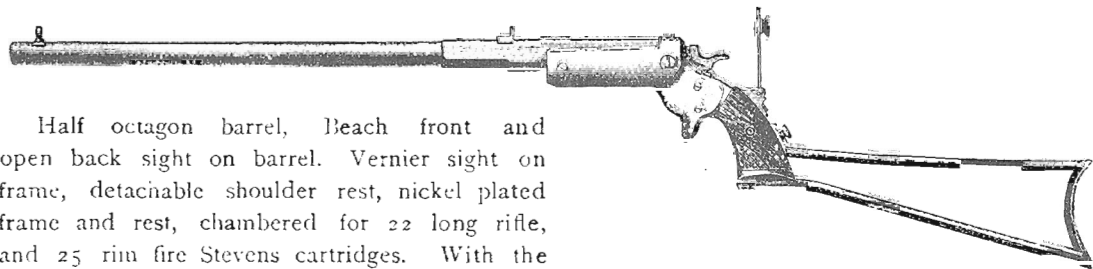

STEVENS . . . .

Vernier Hunters' Pet Rifle.

Half octagon barrel, Beach front and open back sight on barrel. Vernier sight on frame, detachable shoulder rest, nickel plated frame and rest, chambered for 22 long rifle, and 25 rim fire Stevens cartridges. With the open rear sight on the barrel combined with the Beach and vernier sights, you have a rifle which can be changed instantly from a *Hunting* to a *Target Rifle*, and *vice versa*. Weight about 5½ lbs.

18 inch, ... $16.00.

For all deviations from the regular style and calibers mentioned above there will be an extra charge of $2.00.