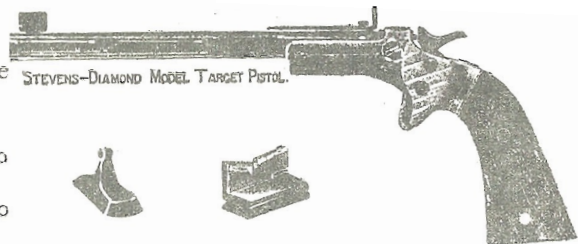

STEVENS . . . .

Diamond Model.

Blued barrel, long plain grip stock, plated frame chambered for 22 long rifle cartridges.

STEVENS-DIAMOND MODEL TARGET PISTOL.

- No. 1. 6 inch barrel, globe and peep sights. Weight 10 ounces, ... $5.00
- No. 2: 6 inch barrel, open sights. Weight 10 ounces, ... 5.00
- No. 3. 6 inch barrel, with both open and globe and peep sights. Weight 10 ounces, 6.00
- No. 4. 10 inch barrel globe and peep sights. Weight 12 ounces, ... $7.50
- No. 5. 10 inch barrel, open sights. Weight 12 ounces, ... 7.50
- No. 6. 10 inch barrel, with both open and globe and peep sights, ... 8.50

6 in. Target Pistol with Open or Peep and Globe Sights

For all deviations from the regular style and calibers mentioned above there will be an extra charge of $2.00.