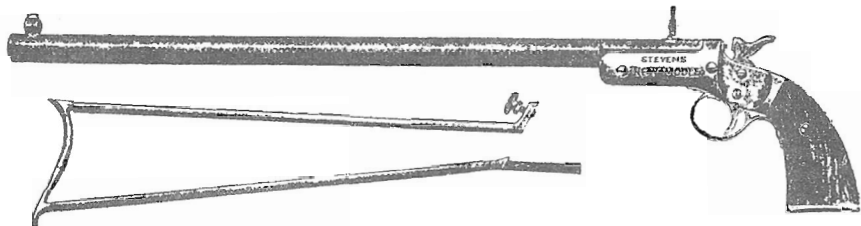

For all deviations from the regular style and calibers mentioned above there will be an extra charge of \$2.00.

STEVENS

Vernier Hunters' Pet Rifle.

Half octagon barrel, Beach front and open back sight on barrel. Vernier sight on frame, detachable shoulder rest, nickel plated frame and rest, chambered for 22 long rifle, and 25 rim fire Stevens cartridges. With the open rear sight on the barrel combined with the Beach and vernier sights, you have a rifle which can be changed instantly from a *Hunting* to a *Target Rifle*, and *vice versa*. Weight about 5½ lbs.

18 inch, \$16.00.

For all deviations from the regular style and calibers mentioned above there will be an extra charge of \$2.00.

STEVENS

New Model Pocket or Bicycle Rifle.

Round barrel, Stevens combination sights with detachable shoulder rest, frame and rest full nickel plated. Chambered for 22 long rifle, and 25 rim fire Stevens cartridges only. Same style as the Hunters' Pet but lighter. Weight varying from 2 to 2 $\frac{3}{4}$ lbs., according to length of barrel.