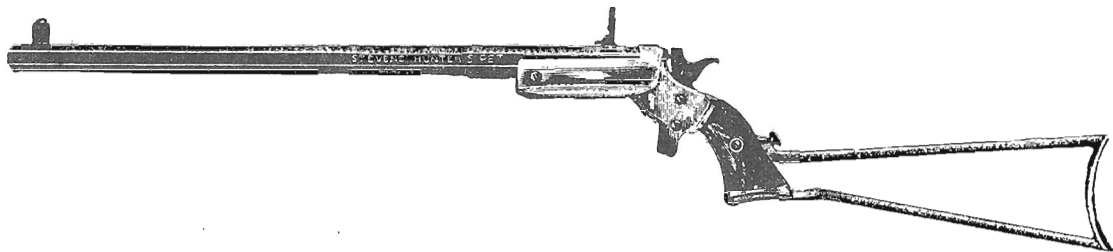

STEVENS . . . .

Hunters' Pet Rifle.

Full octagon barrel, Stevens combination sights, with detachable shoulder rest, frame and rest full nickel plated, chambered for 22 long rifle and 25 rim fire Stevens cartridges. Weight about 5 $\frac{3}{4}$ lbs.
18 inch . . . . . $13.50.

For all deviations from the regular style and calibers mentioned above there will be an extra charge of $2.00.