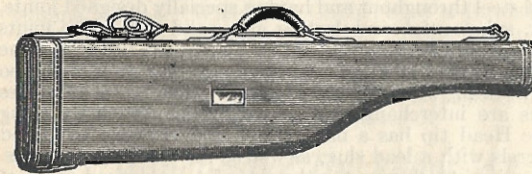

Style 15 W.

Winchester "Take-Down" Case, for rifle or shotgun, heavy russet leather, maroon colored flannel lining, patent hinge partition, heavy brass trimming, lock buckle, handle and sling. A very compact

and finely made case throughout. List price, each, $5.00.

Style 25 W.

Winchester "Take-Down" Shotgun Case, same description as Style 15 W, but made to carry an extra barrel. List price, each, $7.50.