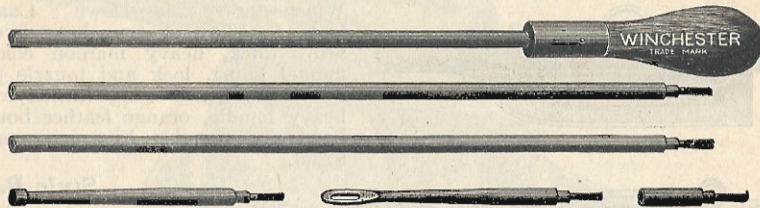

Winchester Rifle Cleaning Rod.

For Rifles Of .30 Caliber Or Larger.

List Price $1.50

The defects and weaknesses of jointed rods in general were carefully considered and overcome in designing the Winchester Steel Rifle Cleaning Rod. With the exception of the handle, which is wood, this rod is made entirely of steel. It has three sections, three different tips, and a swivel handle which allows the rod to revolve as it takes the rifling in the barrel when in use without twisting in the hand or unscrewing at the joints. The rod has a long bearing in the handle that rests on a steel base, which takes the strain off the swivel pin and gives practically the same effect as ball bearing. Being made of steel throughout and having specially designed joints, this rod is practically as rigid, substantial and lasting as a solid rod. The joints have a long, slow screw and a large and long dowel bearing almost the full size of the rod. This not only makes a strong and stiff joint without any play to it, but also tends to prevent the joints unscrewing when the rod is in use. The rod is 44 inches in length; but, as the sections are interchangeable, it can be shortened by using two or even one section. The Head tip has a flat surface and crowned edge and can be used for calibrating barrels with a lead slug, as well as for cleaning purposes. The Slotted tip has a large opening which permits the use of a good-sized piece of cloth for cleaning or wiping. The third tip is made to accommodate a Universal rifle brush, or any other brush having the same thread. This rod is suitable for use in rifles of .30 caliber or larger, and will be found highly satisfactory in every way. Riflemen who have tested it pronounce it the most substantial and practical jointed rod ever offered. The rod is packed in a cloth bag.