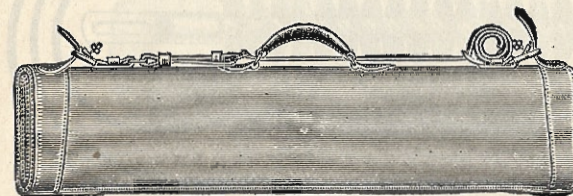

brass trimmed throughout with sling and handle, hand sewed. List price, each, $7.50.

Style 45 W.

Winchester "Take-Down" Shotgun Case, same description as Style 35 W but made to carry an extra barrel. List price, each, $10.00