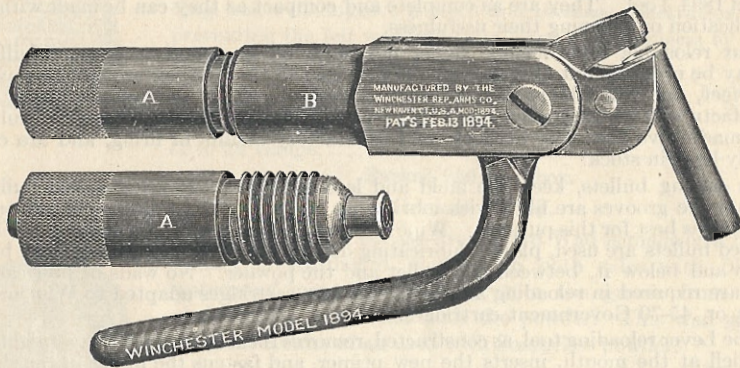

Winchester Model 1894 Reloading Tool.

The Winchester Model 1894 Reloading Tool was devised to make the reloading and resizing of large sporting ammunition more easy.

By a strong lever, a small motion (not more than .03 of an inch) is imparted to the slide. The cartridge is contained in the die A, as shown in the cut. The die screws into the frame. The shell, with its charge and bullet, is put together by hand and inserted in the die A. The die is screwed into the frame as far as it will go readily. A motion of the lever toward the die will force the cartridge into the die through a short distance. The backward motion of the lever releases the pressure on the cartridge, and the die can then be screwed up through a part of one turn. The repeated motion of the lever, and the continued screwing up of the die, bring the cartridge its full length into the die, insert the bullet to the right distance, crimp the cartridge around the bullet, and reduce the shell to its original size, so that it will go freely into the gun.

With this tool it will be found possible to easily reload the largest cartridges, compressing the powder, putting the bullet to place, and reducing the shell on the outside to its original form. By the reverse motion, that is, by lifting the handle of the lever away from the die, the slide is lifted, and the cartridge, by means of the extractor, is drawn a slight distance out of the die. When the handle is returned to the die, the latter can be unscrewed a corresponding distance. Another motion of the lever draws the cartridge still further out of the die, and with a few motions it becomes so loosened in the die that the latter may be easily unscrewed. As soon as the cartridge is loosened in the die, the extractor loses its grip, and the die and cartridge are taken from the frame together. This tool, new in principle, permits, with the use of little force, the most exact reloading, including the resizing of the shell.

This model will be furnished for reloading the following cartridges:—

.25-35 Winchester.	.38-55 Short Range.	.45-75 Winchester.
.30 Winchester.	.38-56 Winchester.	.45-90 Winchester.
.30 Win. Short Range.	.38-72 Winchester.	.45-70-405 Win. Model 1886.
.32 Winchester Special.	.40-60 Winchester.	.45-70-330.
.303 Savage.	.40-60 Marlin.	.45-70-350.
.30 Army.	.40-65 Winchester.	.45-70-405 Gov't.
.30 Army Short Range.	.40-72 Winchester.	.45-70-500 Gov't.
.32-40.	.40-82 Winchester.	.50-70 Musket.
.32-40 Short Range.	.42 Berdan.	.50-100-450 Winchester.
.38-55.	.45-60 Winchester.	.50-110 Winchester Express.

Winchester Reloading Tools.

PRICE LIST.

FOR RELOADING THE FOLLOWING.	RELOADER.	BULLET MOLD.	CHARGE CUP.	PER SET.
All Pistol sizes, and .32, .38, and .44 Winchester Cartridges, ...	$1.50	$1.10	$0.10	$2.50
All Sporting and Military Cartridges, Express Cartridges, ...	2.00	1.10*	.10	3.00
	2.00	1.70	.10	3.50

*Bullet molds, except for short range bullets, cannot be furnished for .25-35 Winchester, .30 Winchester, or .30 Army Cartridges. Price of reloading tools for these cartridges, per set, $2.00.