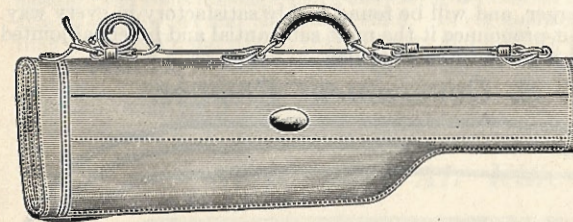

Style 35 W.

Winchester "Take-Down" Shotgun Case, Straight Line Style, hinge partition, maroon colored flannel lining, open at both ends, the stock going in one end and the barrel in the other, brass lock buckle,